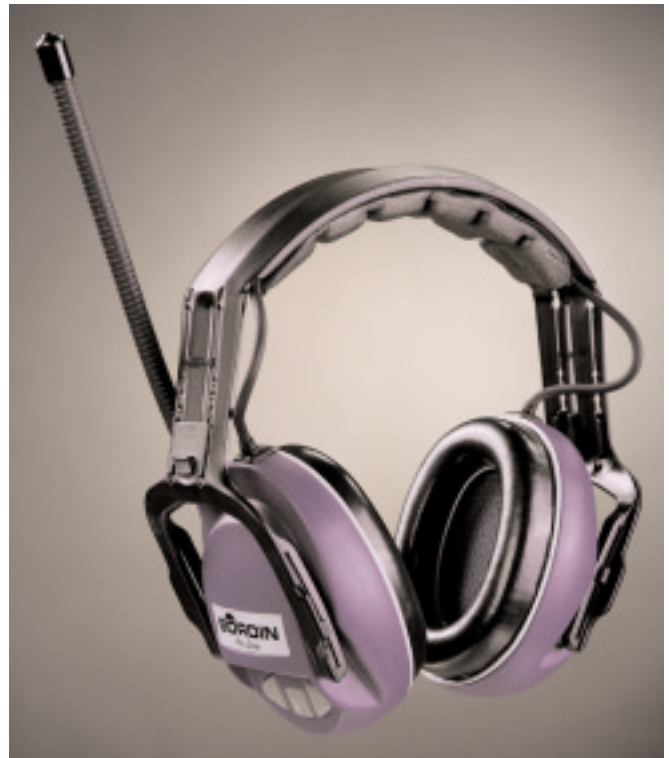

SORDIN

Pro Line

FM Pro

Ear Muff with built-in FM radio receiver with highest sound quality in stereo. It features the latest technology with automatic station search and battery save function. FM Pro improves working conditions and alleviates feelings of isolation. Allows you to listen to music, sports or news while carrying out your tasks. Both at work and in your spare-time.

- Frequency range 88 – 108 MHz
- All functions operated by distinct push buttons, which are very easy to use.
- Electronic output limited to a maximum of 82dB(A).
- Four volume steps. Memory for last selected volume and station.
- Automatically switches off the electronics if no control buttons are pressed for 4 hours.
- Battery life of 120-140 hours.
- Switches automatically from stereo to mono under poor reception conditions.
- Adjustable headband pressure for individual fit.
- Weight: 262 g (headband), 256 g (helmet mounted)

Headband

Tested according to EN 352-1 at FIOH, Finland (0403)
SNR = 24 dB, H = 30 dB, M = 20 dB, L = 13 dB

Frequency (Hz)	63	125	250	500	1000	2000	4000	8000
Mean value (dB)	12,1	10,7	12,4	21,4	29,5	31,7	40,1	41,7
Stand. dev. (dB)	2,3	1,9	2,9	3,2	3,7	2,8	5,3	4,5
APV-value (dB)	9,8	8,8	9,5	18,2	25,8	28,9	34,8	37,2

Item No:

Headband	36100
Helmet mounted	36600
Hygiene kit	60084

Helmet mounted

Tested according to EN 352-3 at FIOH, Finland (0403)
NR = 25 dB, H = 30 dB, M = 22 dB, L = 14 dB

Frequency (Hz)	63	125	250	500	1000	2000	4000	8000
Mean value (dB)	12,4	10,1	14,5	23,6	29,8	31,2	37,5	39,4
Stand. dev. (dB)	2,4	2,7	1,9	3,1	2,9	3,6	4,9	2,7
APV-value (dB)	10,0	7,4	12,6	20,5	26,9	27,6	32,6	36,7

Listen to us before it's too late!

Sordin AB, Stigaregatan 7, 791 60 Falun, Sweden
Phone +46 23 699 80, Fax +46 23 210 35, info@sordin.se

SORDIN

www.sordin.com